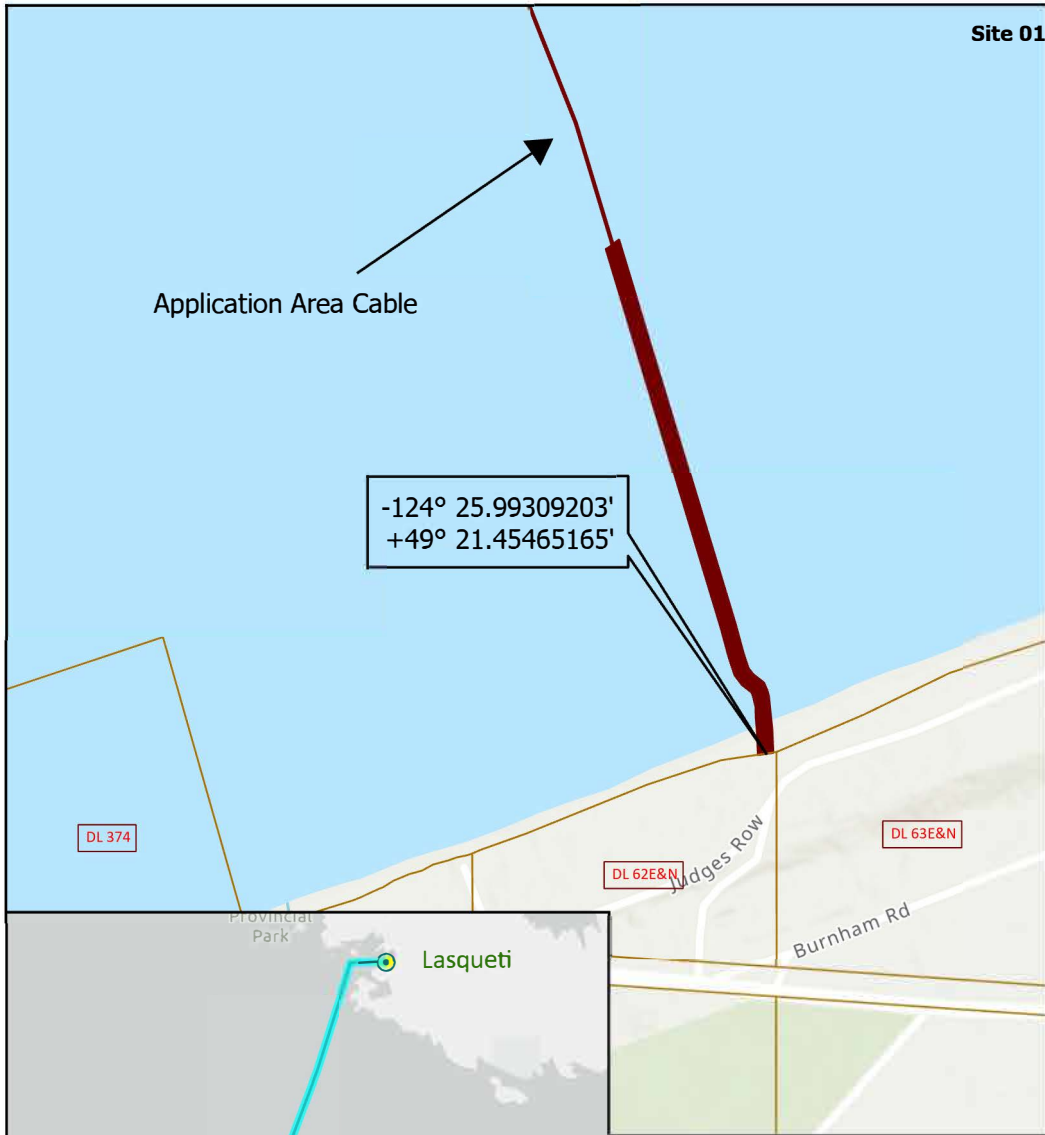

**1415492 MAP**

			<p>Date: 2023-10-20</p>
--	--	--	-------------------------

- 1415218 Connected Coast Landing Site
- 1415218 Connected Coast Fiber Cable

1415492 - Section 6000-1

Date: 2023-10-20

**Description:**

Site 01: Qualicum Beach Landing  
 Site 09: Lasqueti Landing  
 Length: 16.99 Km long by 1m wide  
 Area: 2.13 Ha

Spatial Reference  
 Name: NAD 1983 BC Environment Albers

**Legend**

- Site Location
- Application Cable
- Surveyed Parcel