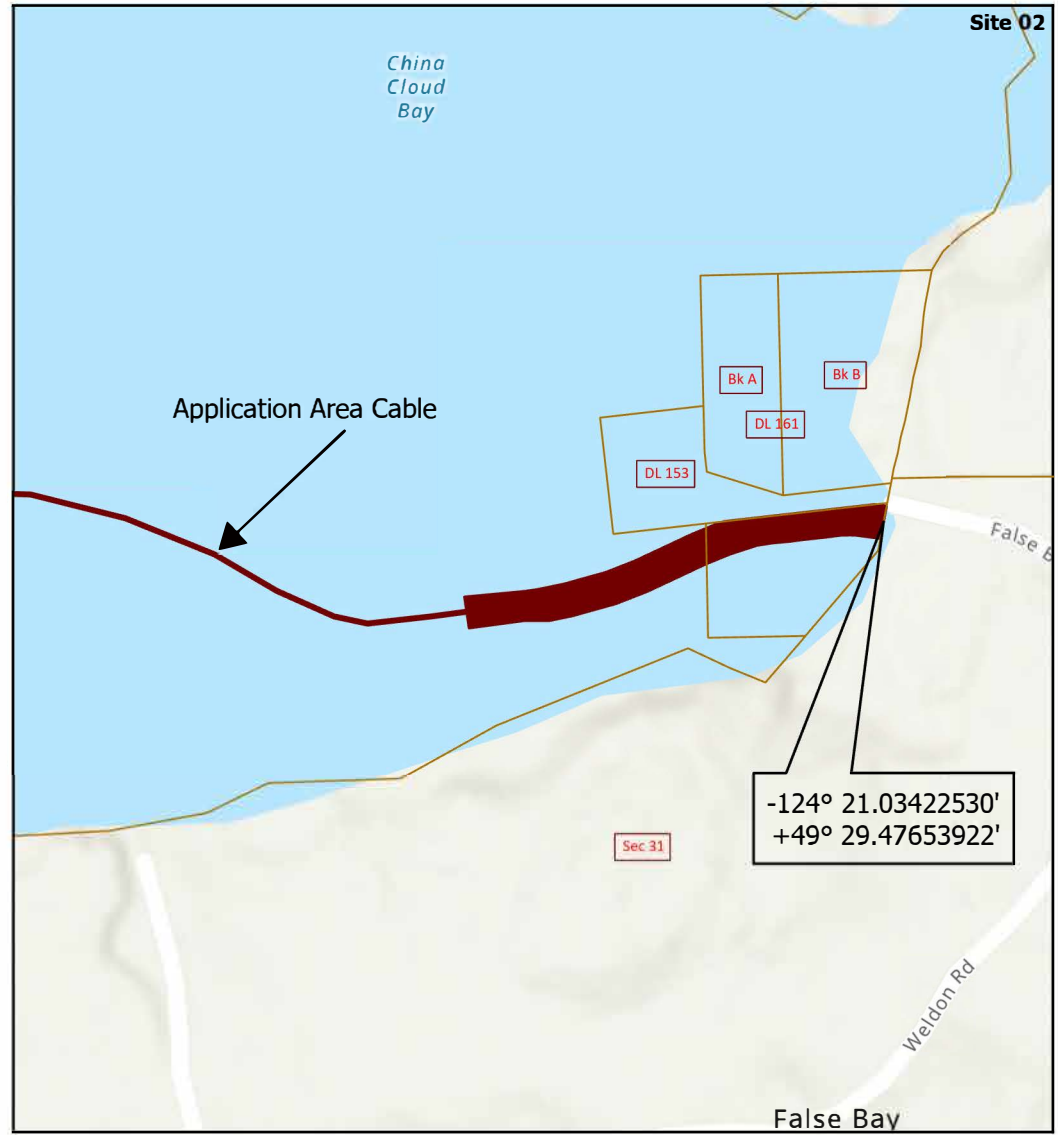

**1415492 MAP**

			<p>Date: 2023-10-20</p>
--	--	--	-------------------------

- 1415218 Connected Coast Landing Site
- 1415218 Connected Coast Fiber Cable

1415492 - Section 6000-1

Date: 2023-10-20

**Description:**

Site 01: Qualicum Beach Landing  
 Site 09: Lasqueti Landing  
 Length: 16.99 Km long by 1m wide  
 Area: 2.13 Ha

Spatial Reference  
 Name: NAD 1983 BC Environment Albers

**Legend**

- Site Location
- Application Cable
- Surveyed Parcel